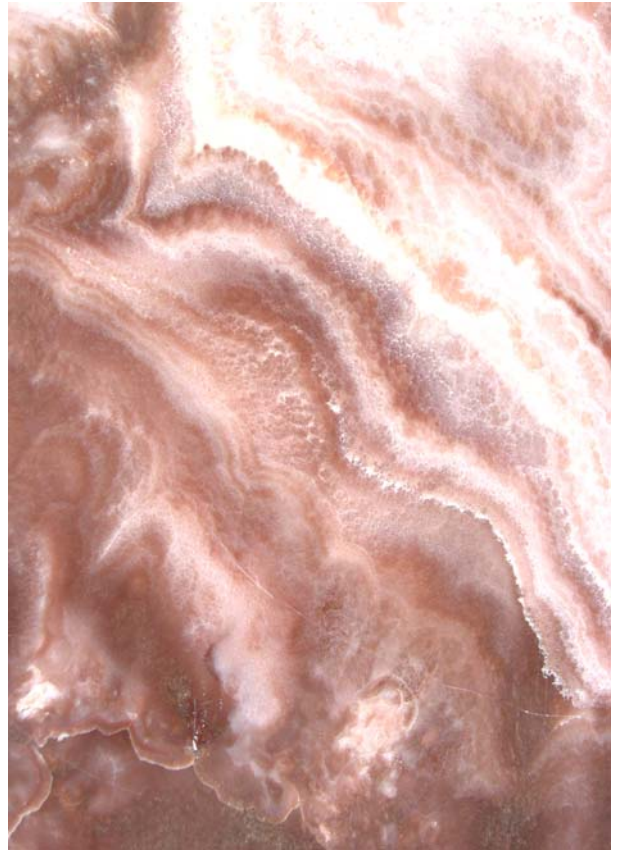

# ONYX “ROSE of AFRICA”

ROSE of AFRICA is a very attractive new rose-reddish onyx, extracted in Eastern Africa since the beginning of 2003. Quarry operations started from the top hill with immediate good results.

The large quarry, where also a light beige travertine is produced, guarantees the long term production of onyx blocks of any sizes, that allows the commercialization of large slabs, too.

ROCK PLANET has a particular selling agreement with the quarry owner to sell finished and semifinished products.

ROSE of AFRICA is a fine grain translucent onyx with very elegant and attractive globular and typical oniciated banded textures. Colours vary from pale rose to reddish-purplish, of different tonalities. Selection of colours is always guaranteed.

**ROSE of AFRICA** is currently available in blocks, slabs, calibrated tiles, cut-to-size products and any other ornamental decorative elements.