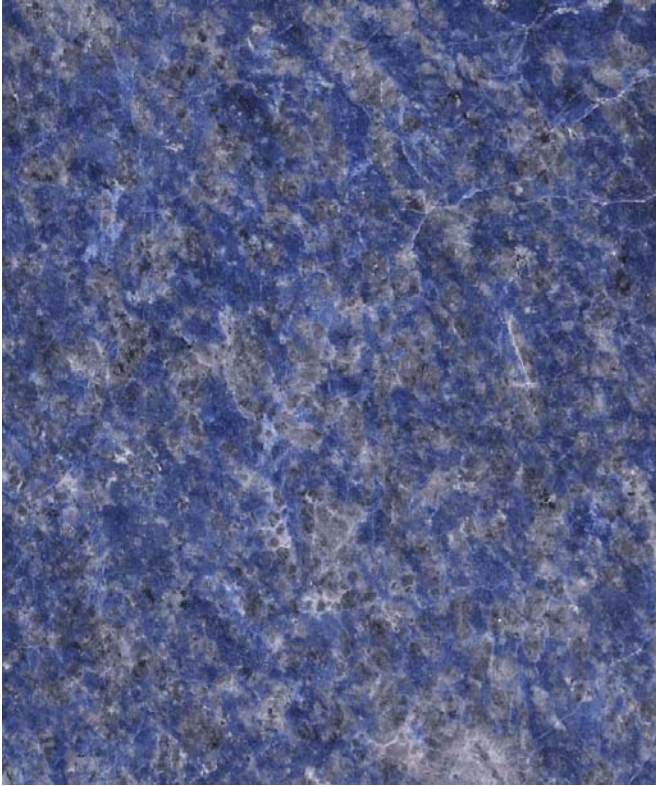

# *BLUE ZAMBEZI GRANITE*

## STANDARD PRODUCTS

*"BLUE ZAMBEZI" Granite* is easily available in any type of products, from raw blocks to Finished standard and cut-to size products:

- Raw blocks (2 to 5 cm)
- Slabs
- Calibrated tiles (honed, polished, flamed) of any size and thickness
- Thick slabs and other cut-to-size products

*"BLUE ZAMBEZI" Granite* is a new attractive Blue granite, extracted in Africa, with large potential in terms of reserves and market.

It's a Sodalite bearing granite, medium grain, with exceptional regular texture and colour pattern